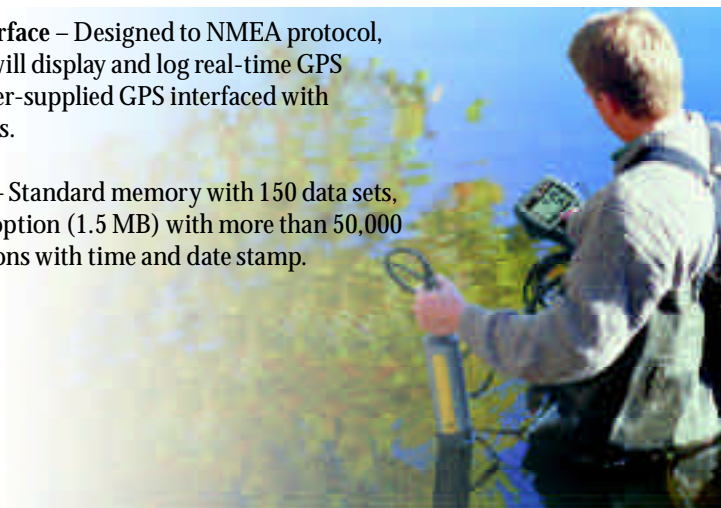

YSI 650 Multiparameter Display System

Rugged and Reliable Display and Data Logging System

Log real-time data, calibrate YSI 6-Series sondes, setup sondes for deployment, and upload data to a PC with the new, feature-packed YSI 650 MDS (Multiparameter Display System). Designed for reliable field use, this next generation display and data logger features an IP-67, impact-resistant case.

- Compatible with EcoWatch™ for Windows™ data analysis software
- User-upgradable software from YSI's website
- Menu-driven, easy-to-use interface
- **New** - Multiple language capabilities
- **New** - Graphing feature
- Three-year warranty

Feature-Packed Performance

- **Battery Life** – With the standard alkaline battery configuration of 4 C-cells, the YSI 650 will power itself and a YSI 6600 sonde continuously for approximately 30 hours. Or, choose the **rechargeable battery** pack option with quick-charge feature.
- **Optional Barometer** – Temperature-compensated barometer readings are displayed and can be used in dissolved oxygen calibration. Measurements can be logged to memory for tracking changes in barometric pressure.
- **Optional GPS Interface** – Designed to NMEA protocol, the YSI 650 MDS will display and log real-time GPS readings with a user-supplied GPS interfaced with YSI 6-Series sondes.
- **Memory Options** – Standard memory with 150 data sets, or a high memory option (1.5 MB) with more than 50,000 data sets, both options with time and date stamp.

Pure
Data for a
Healthy
Planet.™

*A new, powerful logging
display for use with
YSI 6-Series sondes!*